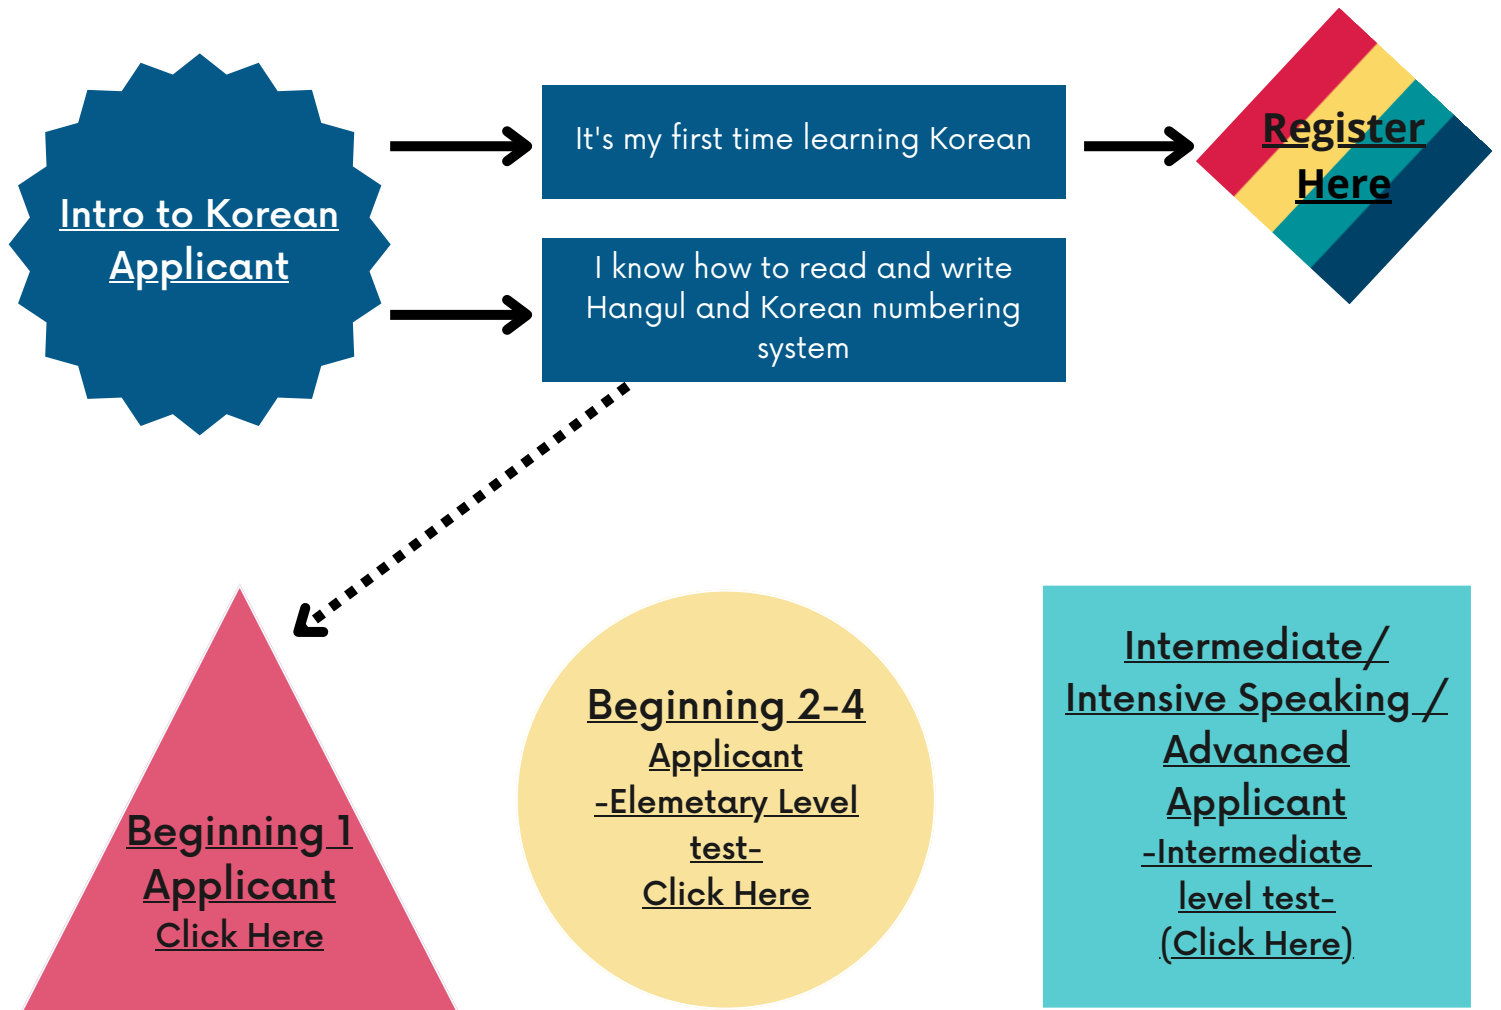

Course Registration

Placement Test

Students must take a placement test if applying as:

- New students—except for those who register for Intro to the Korean Language
- Returning students who have missed more than 1 semester