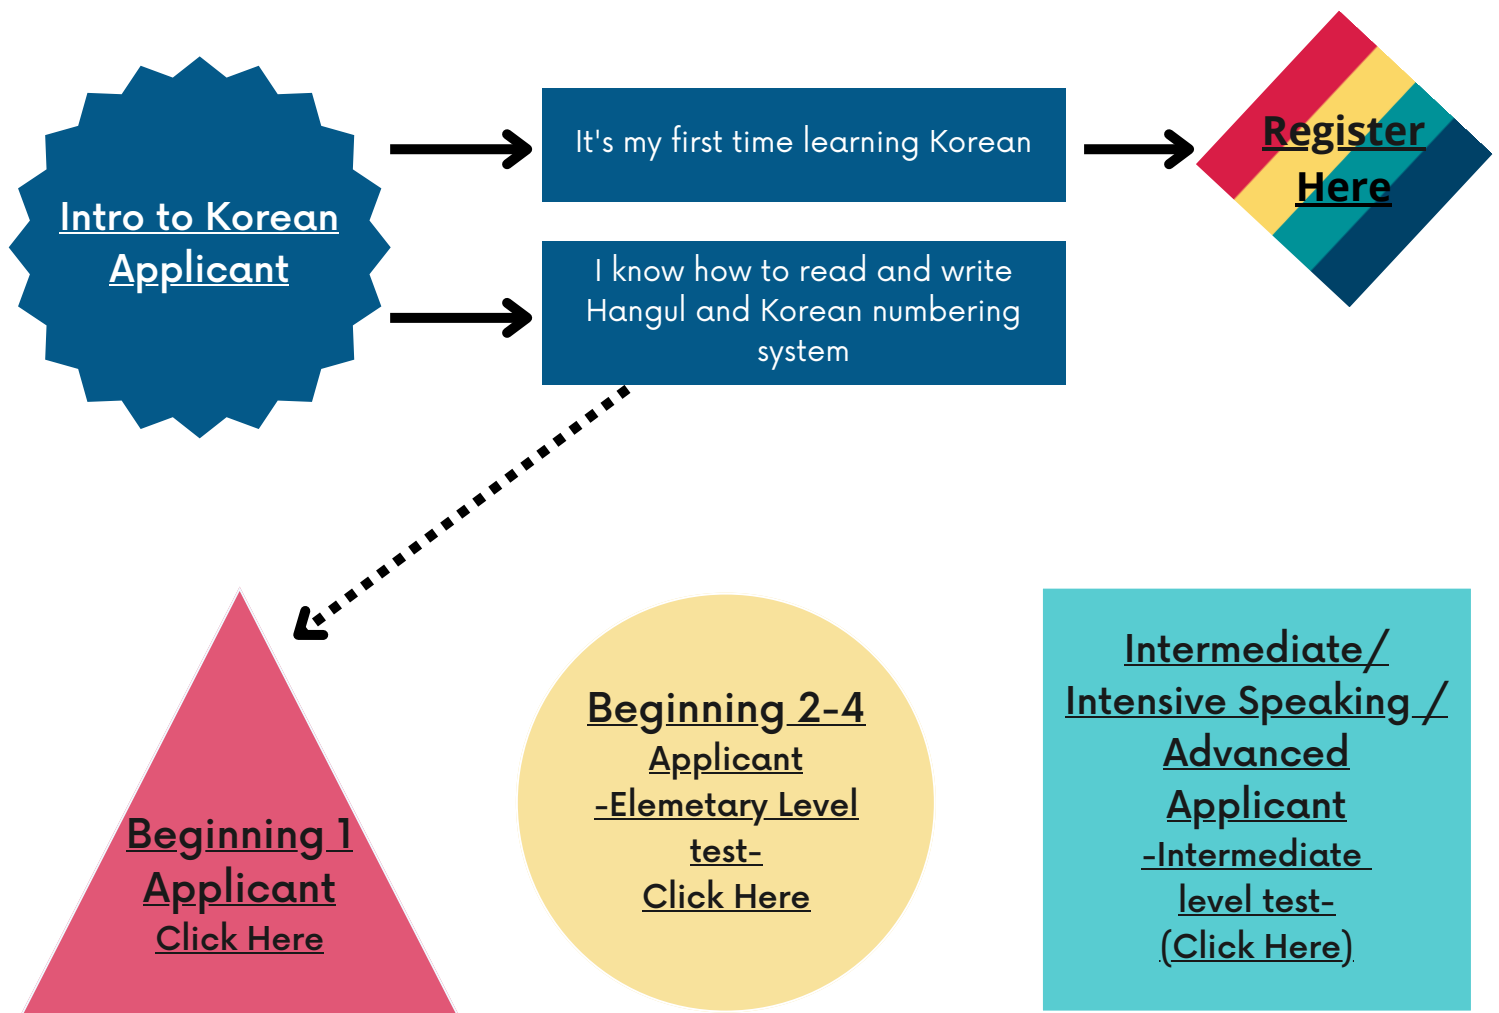

## Placement Test

Students must take a placement test if applying as:

- New students—except for those who register for Intro to the Korean Language
- Returning students who have missed more than 1 semester