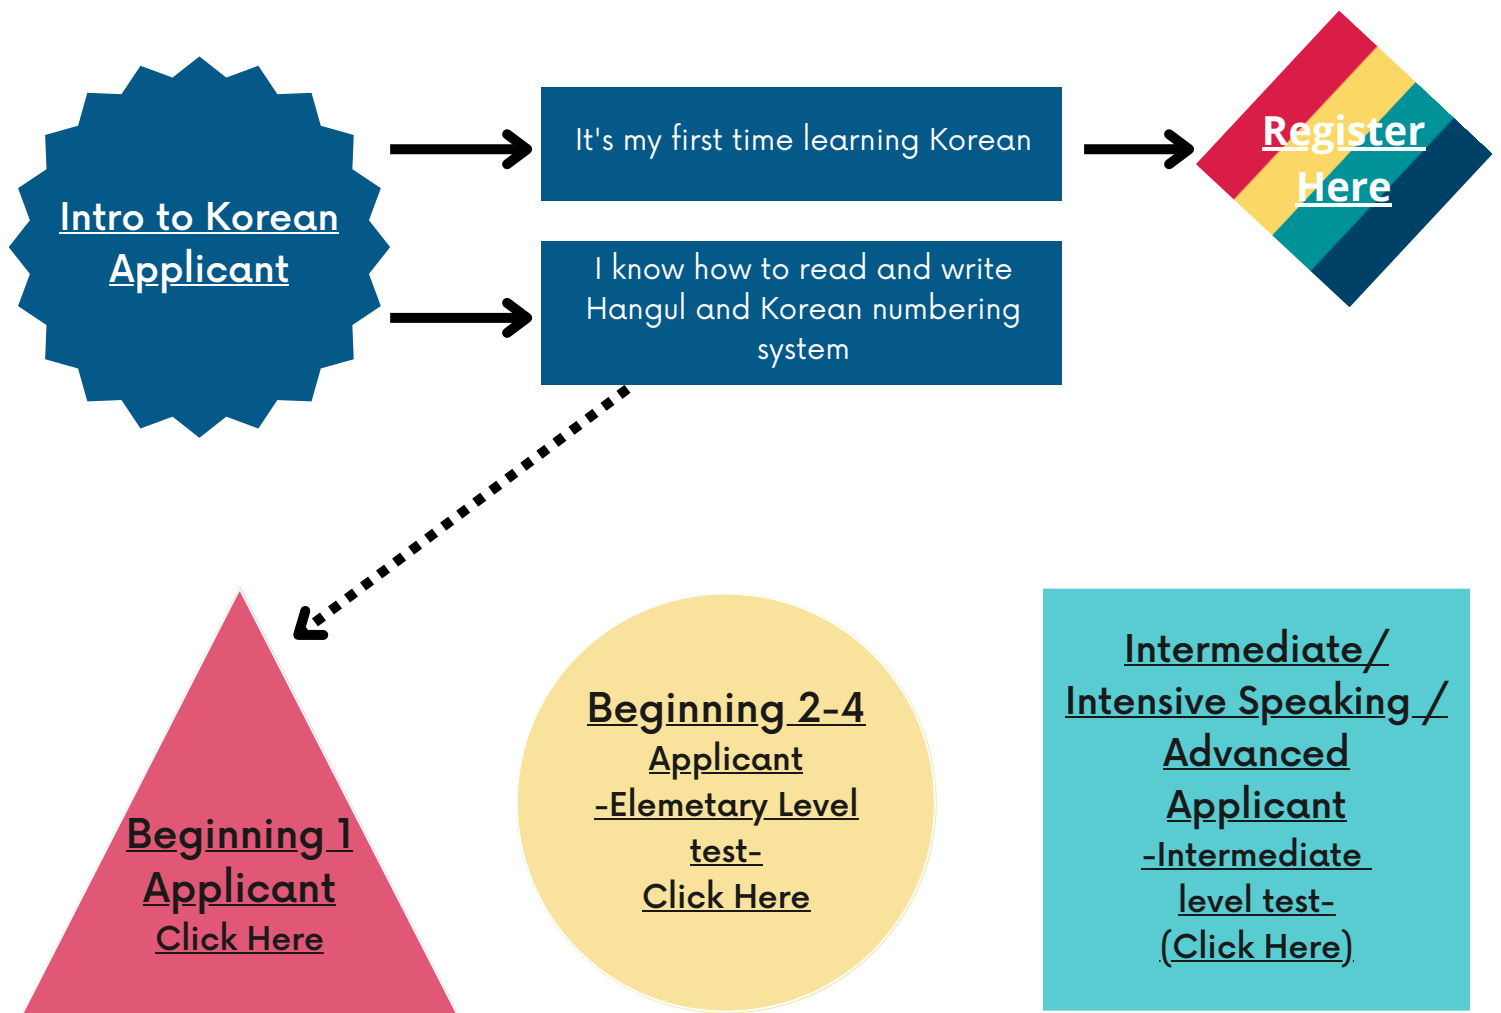

## Placement Test

Students must take a placement test if applying as:

- New students—except for those who register for Intro to the Korean Language
- Returning students who have missed more than 1 semester