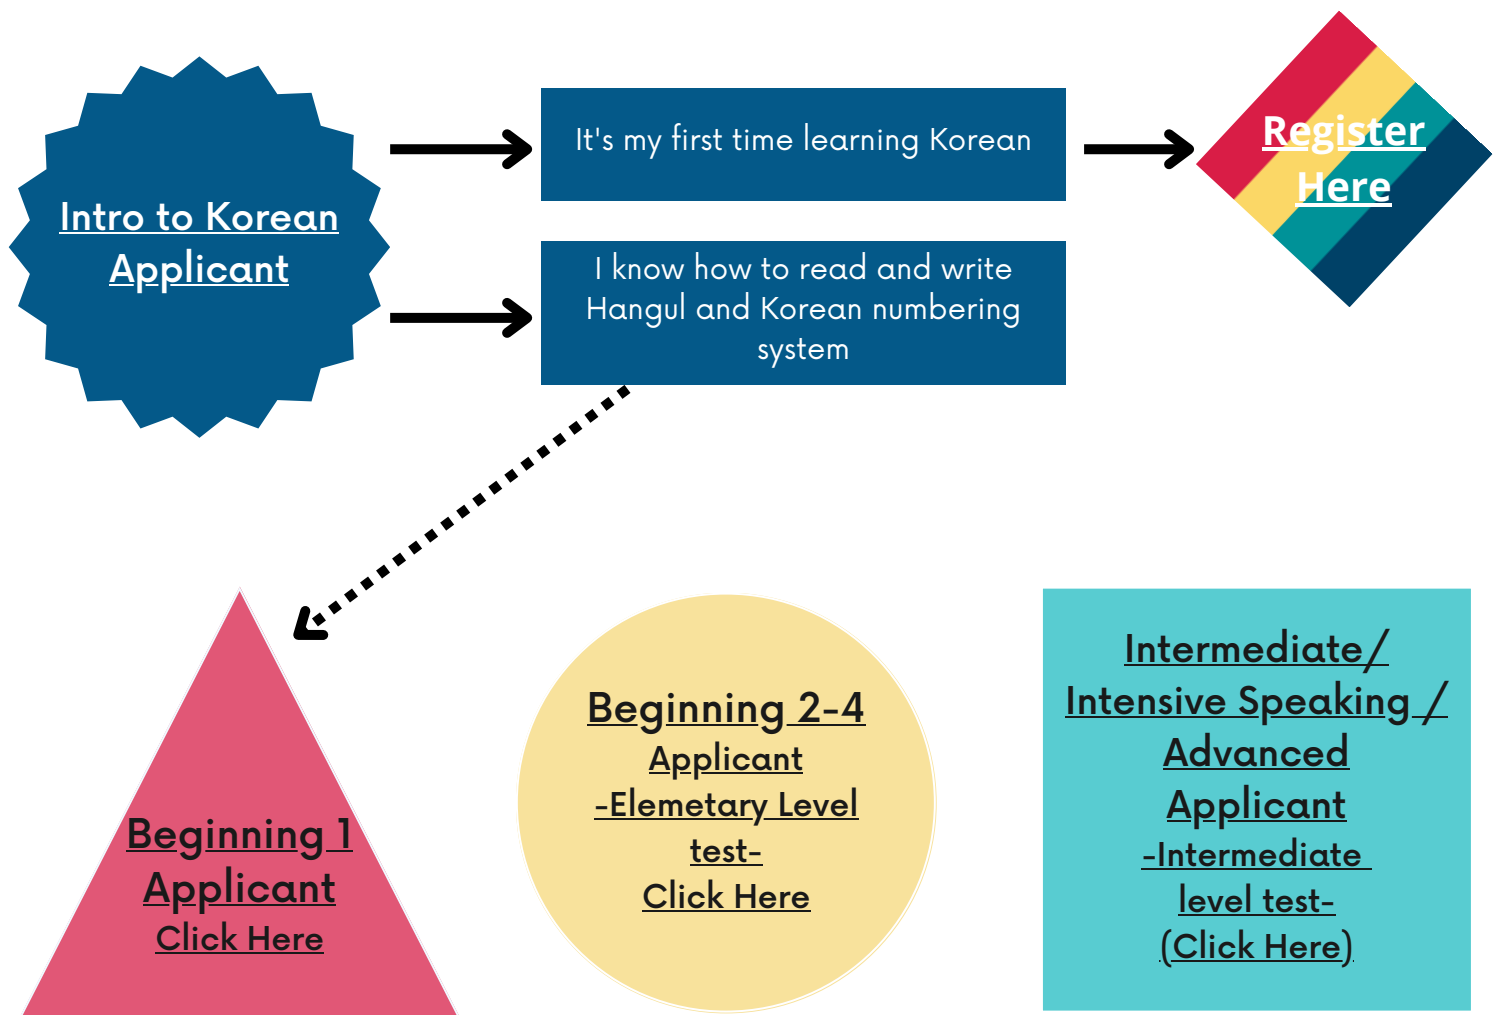

Course Registration

Placement Test

Students must take a placement test if applying as:

- New students—except for those who register for Intro to the Korean Language
- Returning students who have missed more than 1 semester

Send the result to arajeong@koreancentersf.org

Additional testing and/or interview may be requested to better assess the level