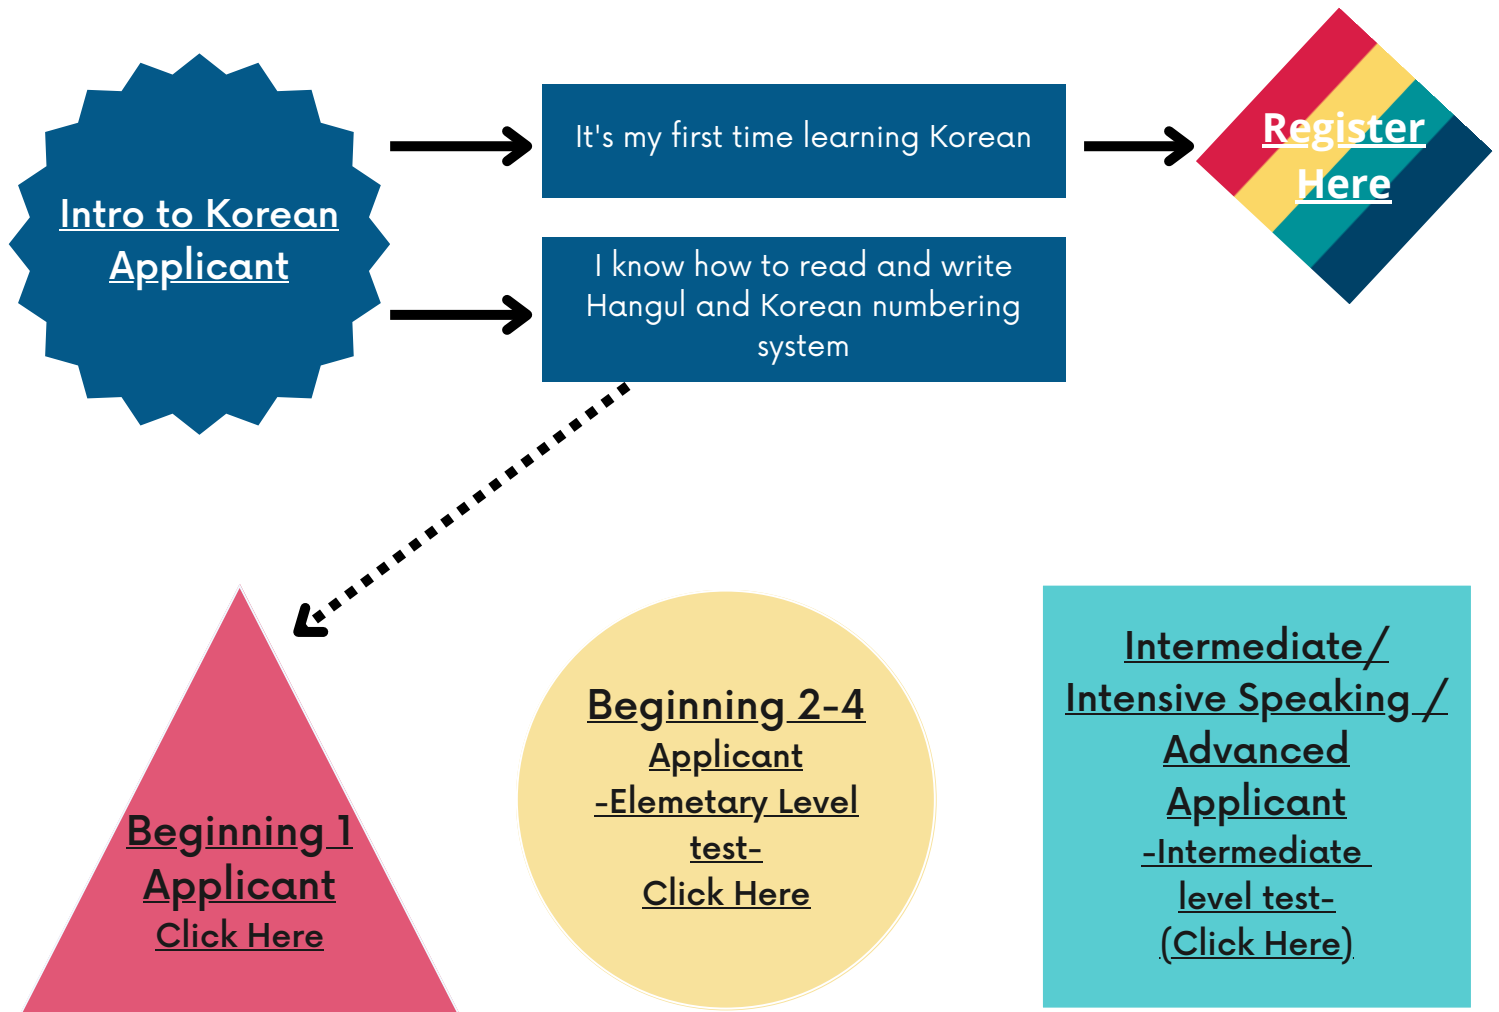

Course Registration

Placement Test

Students must take a placement test if applying as:

- New students—except for those who register for Intro to the Korean Language
- Returning students who have missed more than 1 semester

Send the result to arajeong@koreancentersf.org

Additional testing and/or interview may be requested to better assess the level