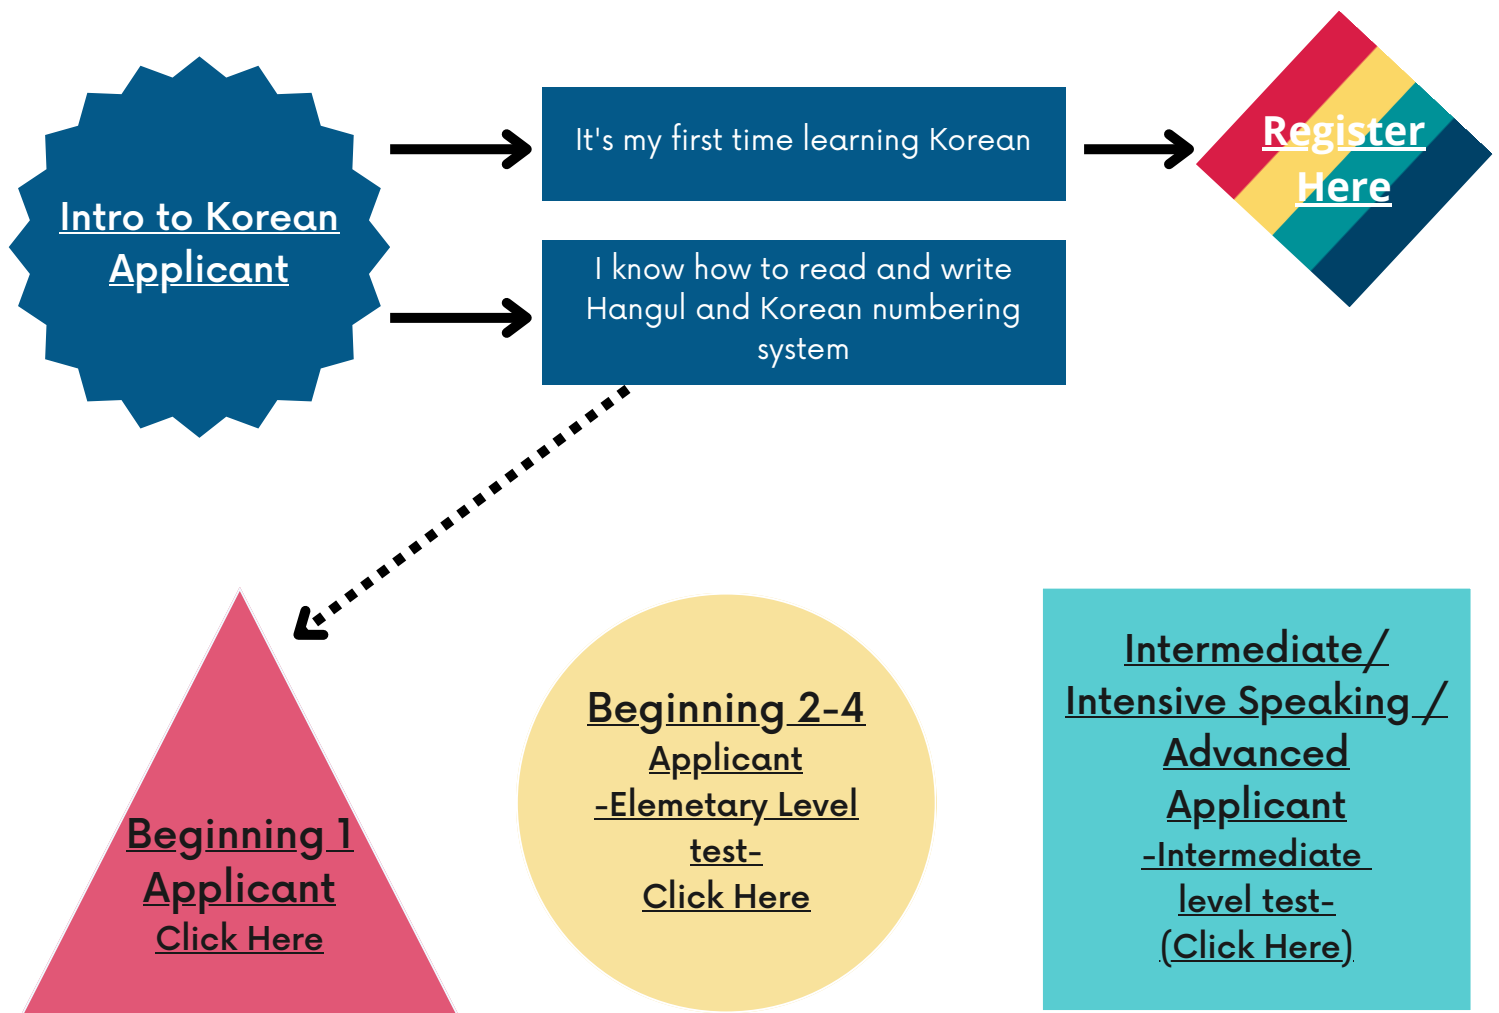

Course Registration

Placement Test

Students must take a placement test if applying as:

- New students—except for those who register for Intro to the Korean Language
- Returning students who have missed more than 1 semester