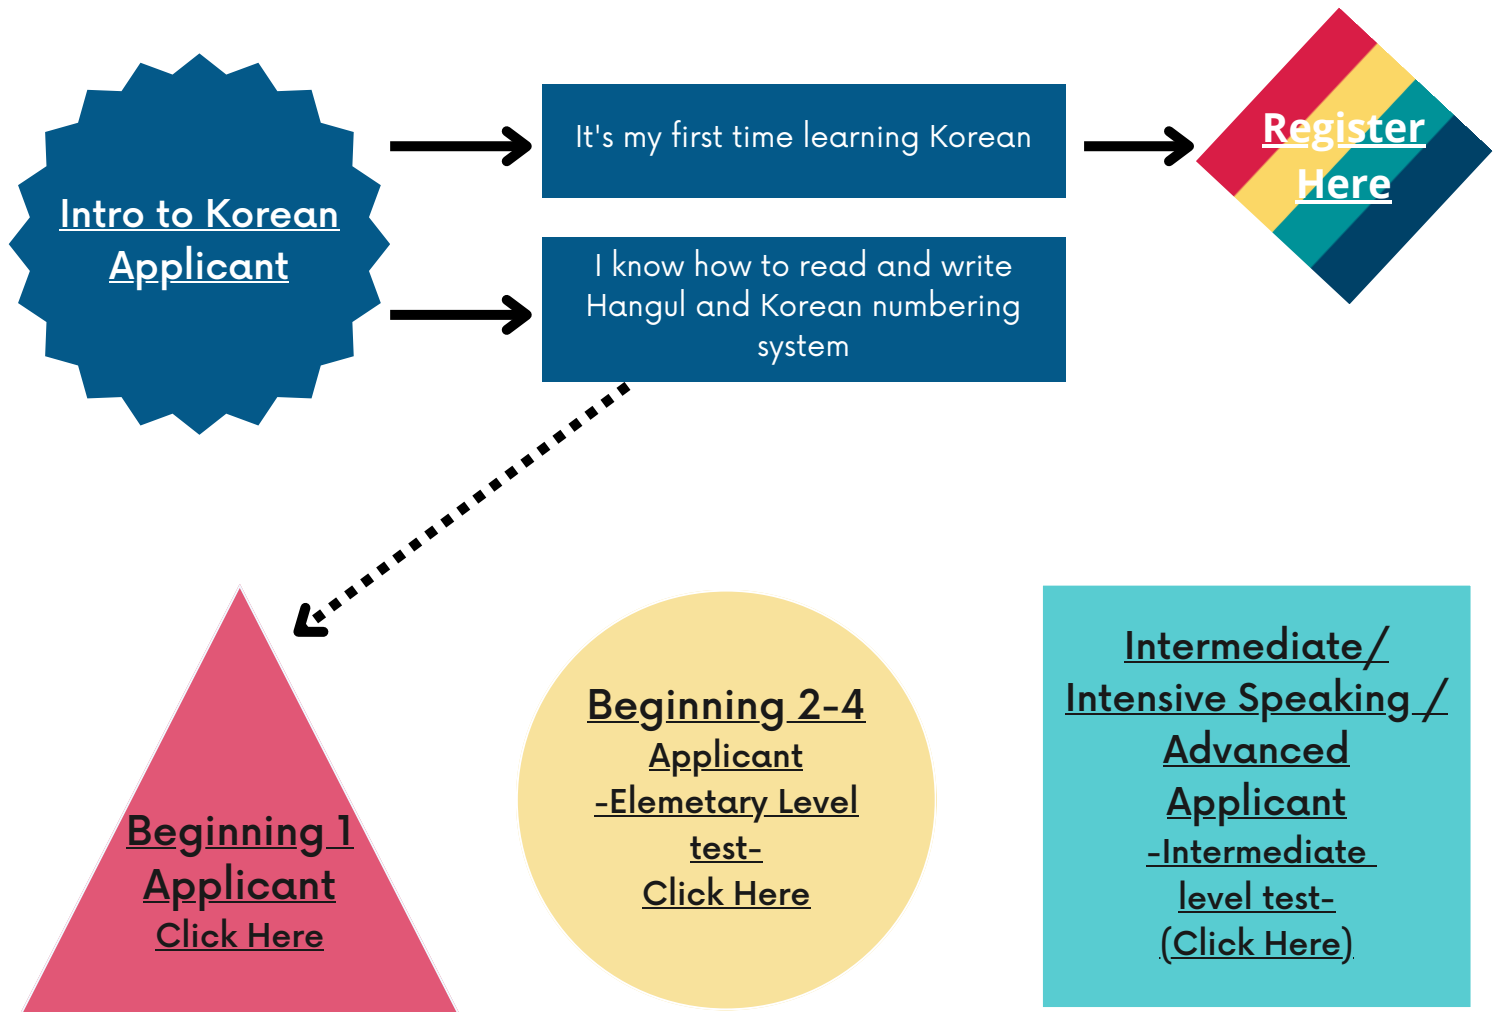

## Placement Test

Students must take a placement test if applying as:

- New students—except for those who register for Intro to the Korean Language
- Returning students who have missed more than 1 semester