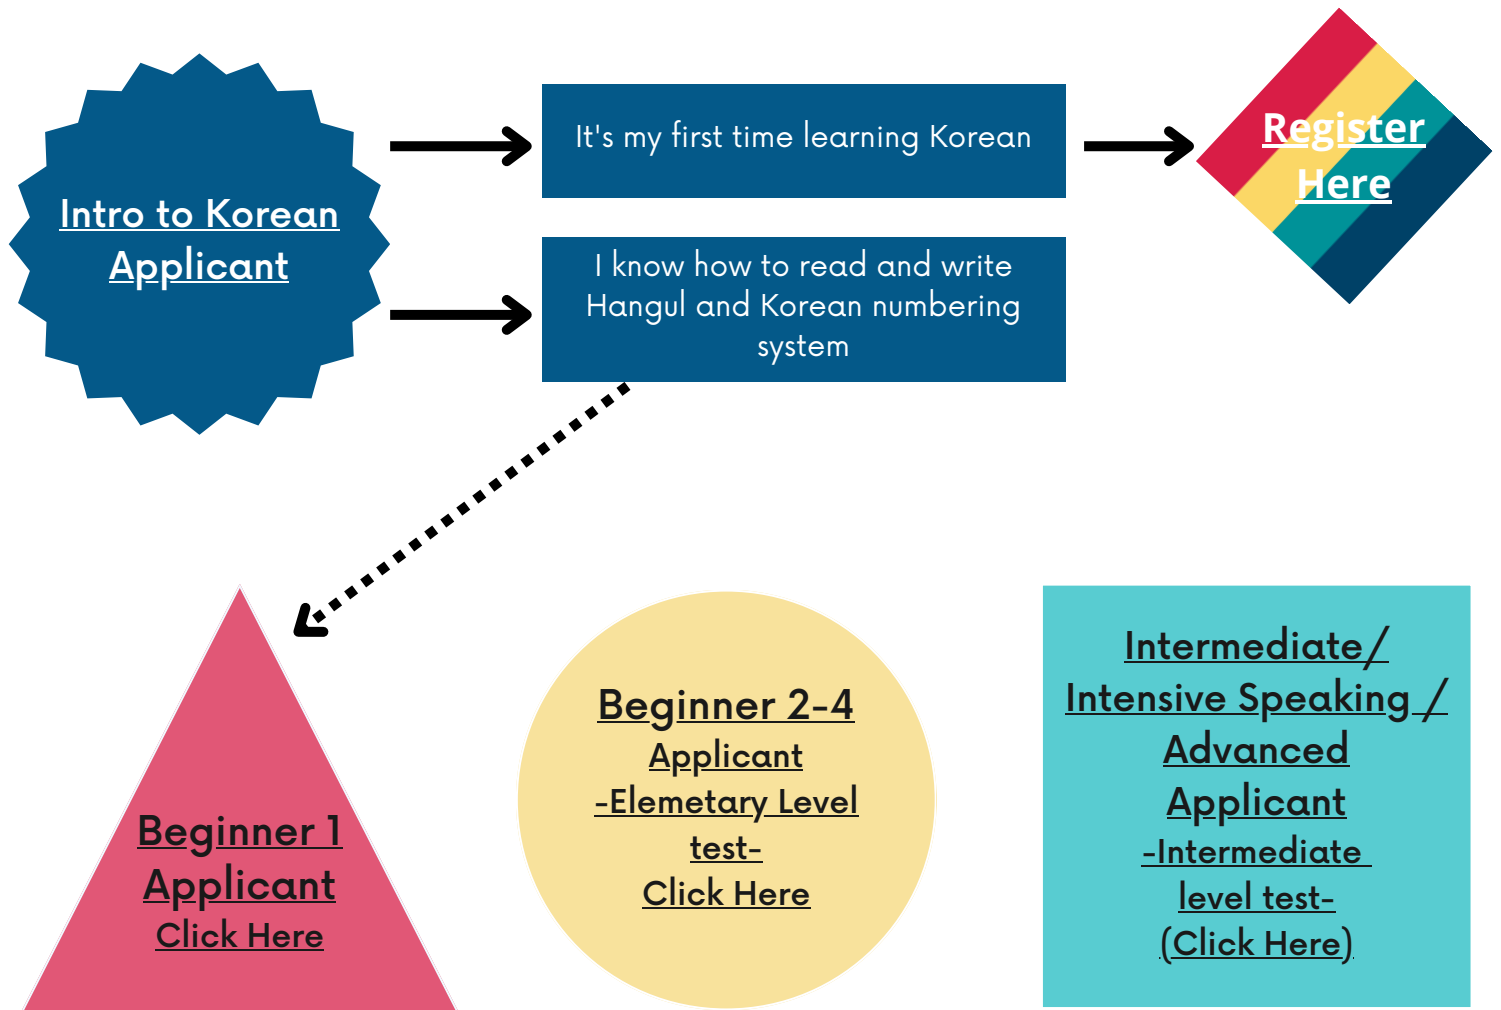

# Course Registration

## Placement Test

Students must take a placement test if applying as:

- New students—except for those who register for Intro to the Korean Language
- Returning students who have missed more than 1 semester