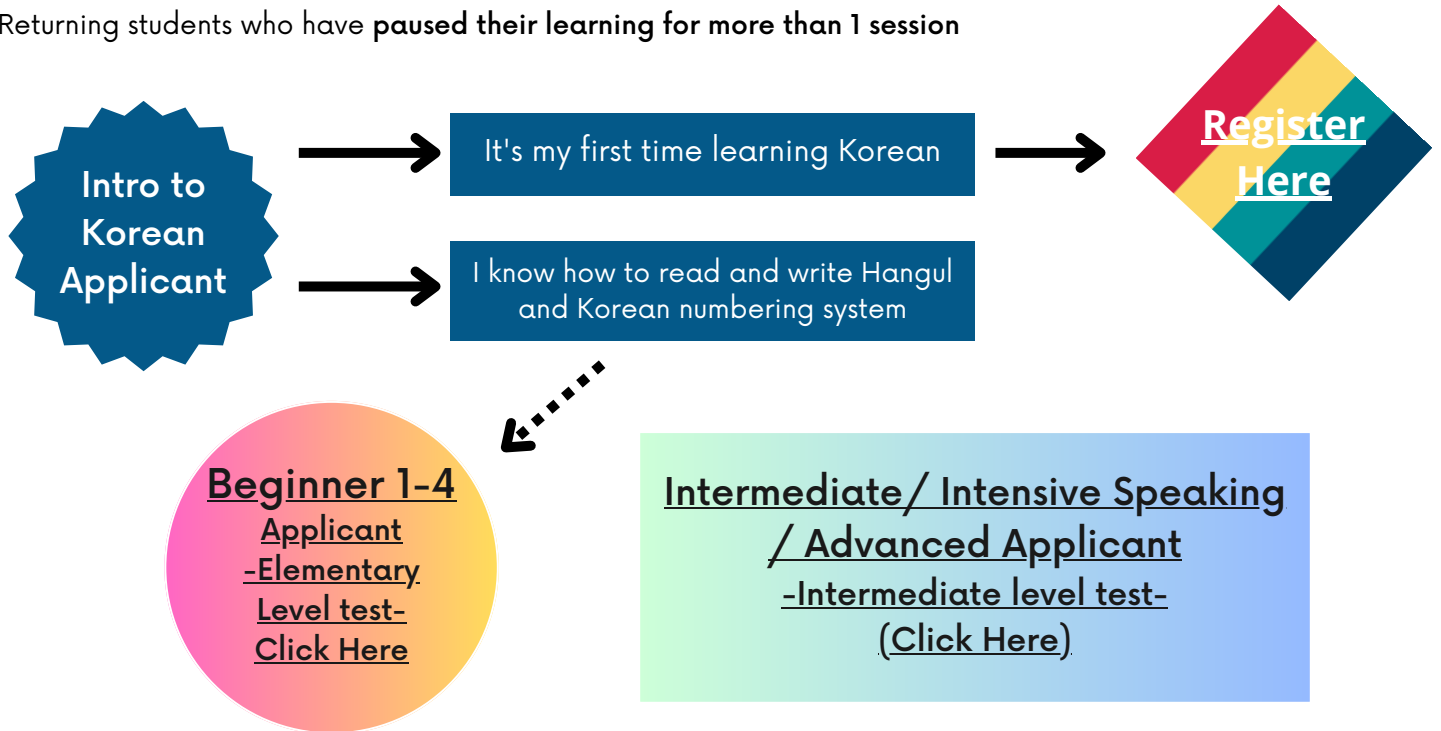

Course Registration

Placement Test

Students must take a placement test if applying as:

- **New students**—except for those who register for Intro to Korean Language
- Returning students who have **paused their learning for more than 1 session**

<Enrollment Guide Based on Placement Test Results>

Level Test Result	Your Current Level at KLP	Recommended Level for 2025 Winter Enrollment
1A	Intro to Korean	Beginner 1
1B	Beginner 1	Beginner 2
2A	Beginner 2	Beginner 3
2B	Beginner 3	Beginner 4
3A	Beginner 4	Intermediate 1
3B	Intermediate 1	Intermediate 2
4A	Intermediate 2	Intermediate 2 or 3
4B	Intermediate 3	Intermediate 3 or 4
4B above*	Intermediate 4	Intensive Speaking 1
	Advanced 2	Advanced 3