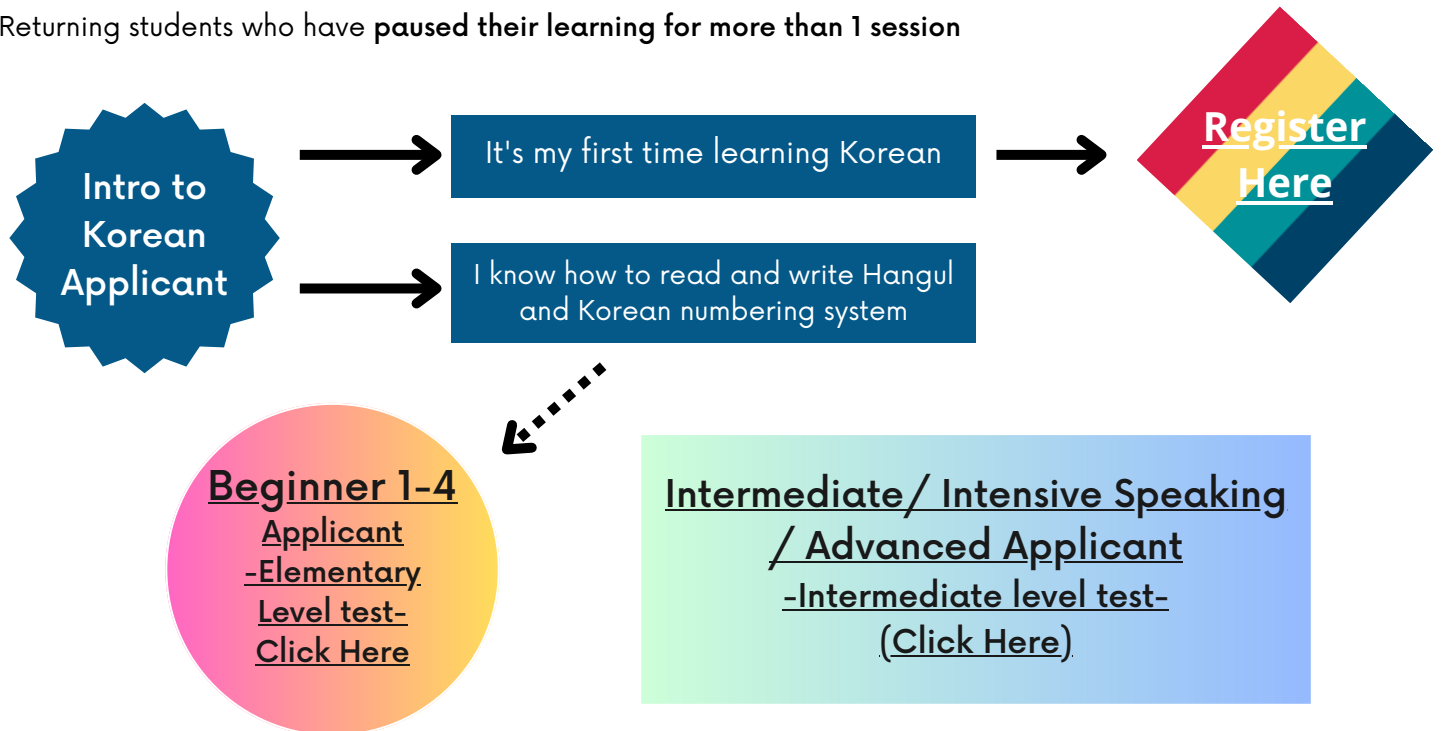

## Placement Test

Students must take a placement test if applying as:

- **New students**—except for those who register for Intro to Korean Language
- Returning students who have **paused their learning for more than 1 session**

**<Enrollment Guide Based on Placement Test Results>**

Level Test Result	Your Current Level at KLP	Recommended Level for 2025 S/S Enrollment
1A	Intro to Korean	Beginner 1
1B	Beginner 1	Beginner 2
2A	Beginner 2	Beginner 3
2B	Beginner 3	Beginner 4
3A	Beginner 4	Intermediate 1
3B	Intermediate 1	Intermediate 2
4A	Intermediate 2	Intermediate 3
4B	Intermediate 3	Intermediate 4
<b>4B above*</b>	Intermediate 4	Intensive Speaking 1
	Intensive Speaking 1	Intensive Speaking 2
	Advanced 3	Advanced 4