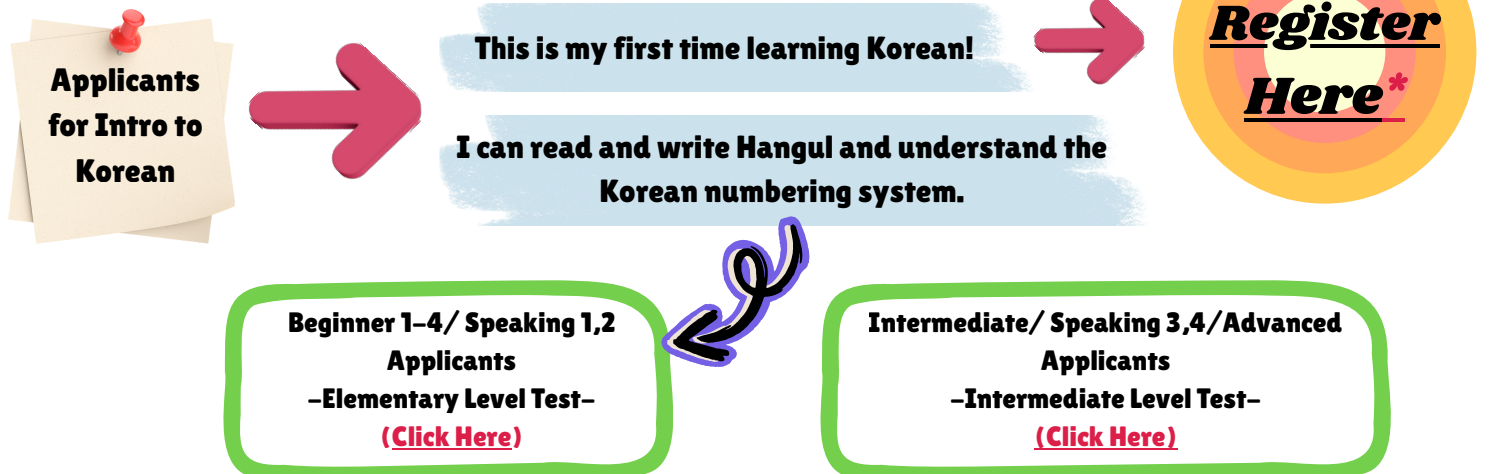

Course Registration

Placement Test

Students must take a placement test if applying as:

- **New students**—except for those registering for Intro to Korean Language
- Returning students who have **paused** their studies for more than one session

Enrollment Guide Based on Placement Test Results

Level Test Result	Your Current Level at KLP	Recommended Level for 2026 S/S Enrollment
NO test	NEW	Intro to Korean
1A	Intro to Korean	Beginner 1
1B	Beginner 1	Beginner 2
2A	Beginner 2	Beginner 3 or Speaking 1
	Speaking 1	Beginner 3
2B	Beginner 3	Beginner 4
3A	Beginner 4	Intermediate 1 or Speaking 2
	Speaking 2	Intermediate 1
3B	Intermediate 1	Intermediate 2
4A	Intermediate 2	Intermediate 3
	Speaking 3	Intermediate 3 or Speaking 3
4B	Intermediate 3	Intermediate 4
4B above*	Intermediate 4	Advanced 1 or Speaking 4
	Speaking 4	Advanced 1
	Advanced 1	Advanced 2